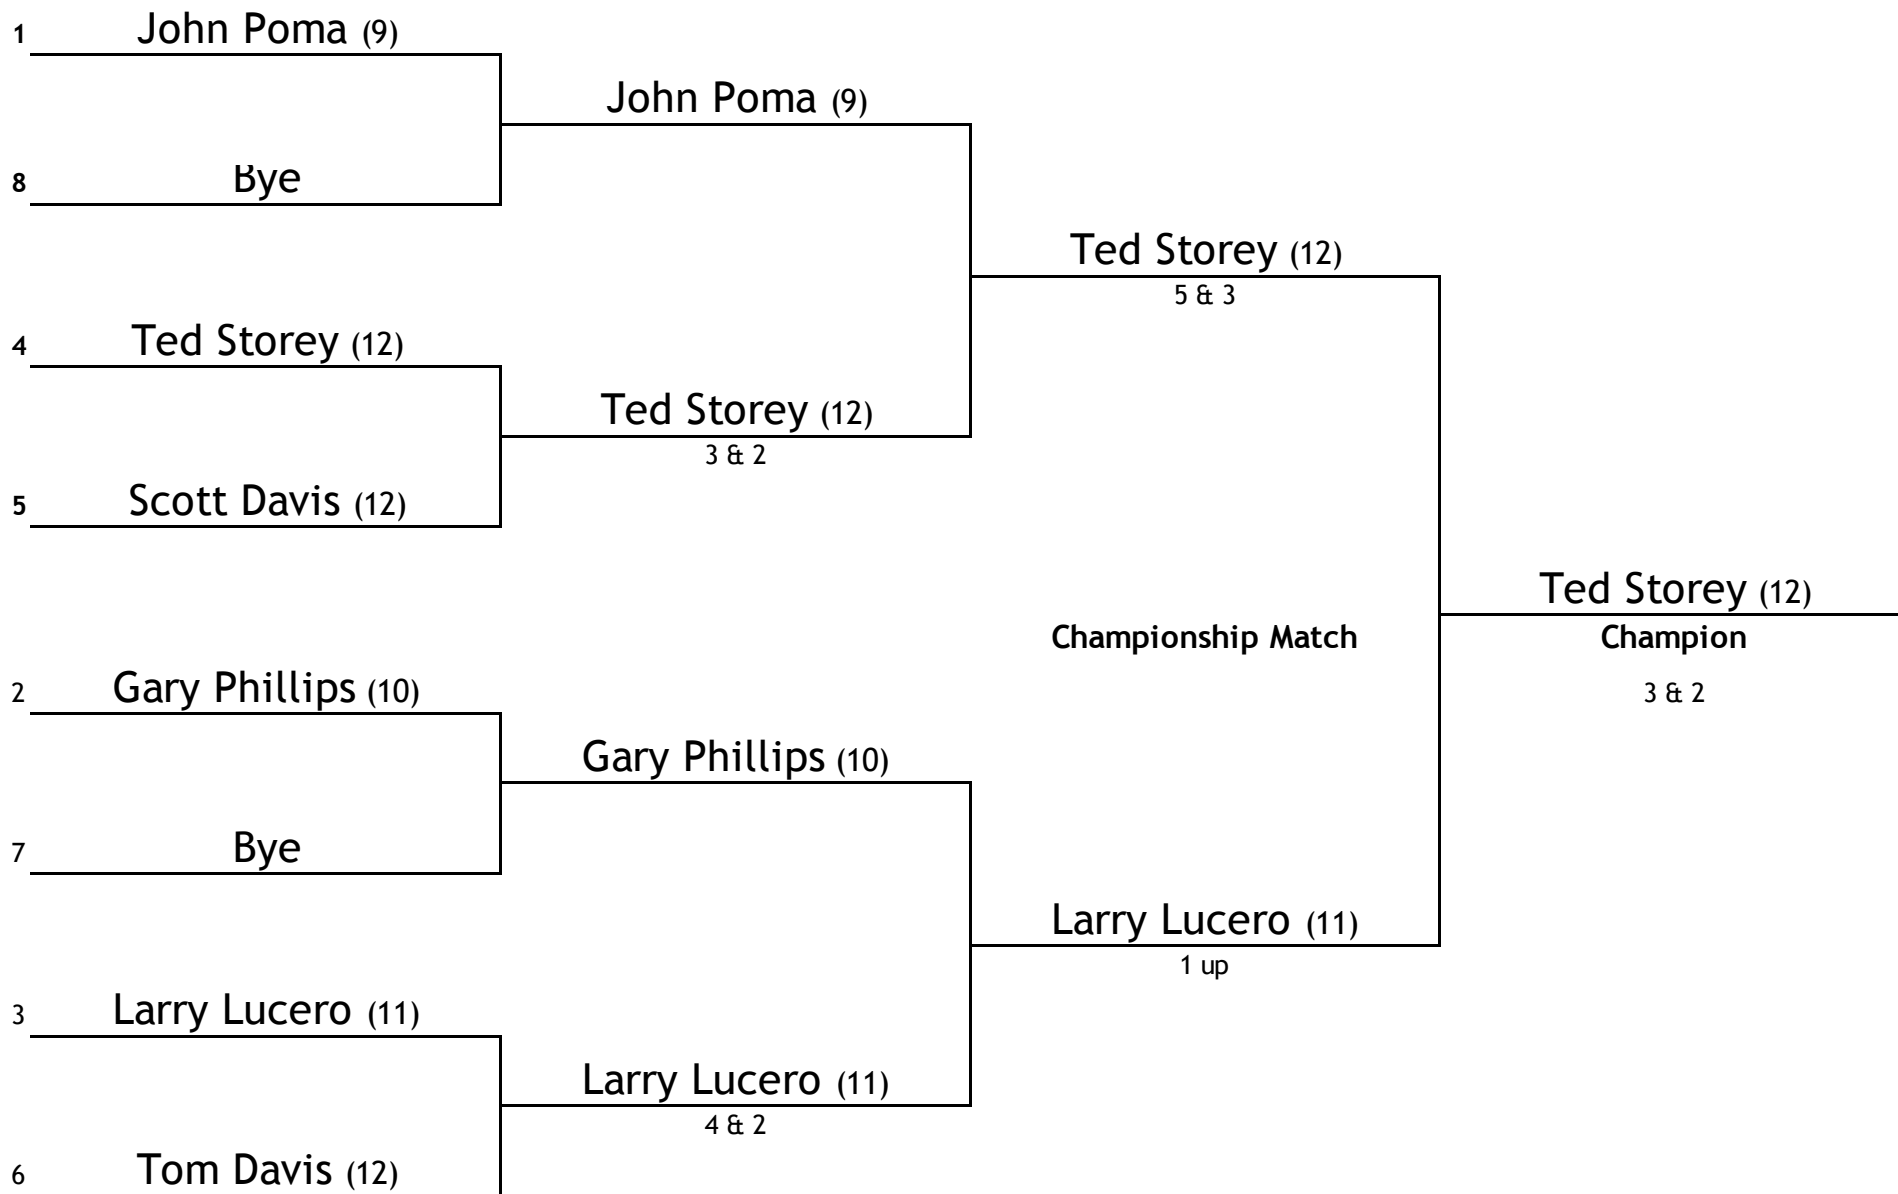

# 2018 WPA Match Play Championship Presidents Flight 2

Blue Tees

By April 28th

By May 15th

On June 3rd

@7:40

( ) = Crse Hdcp