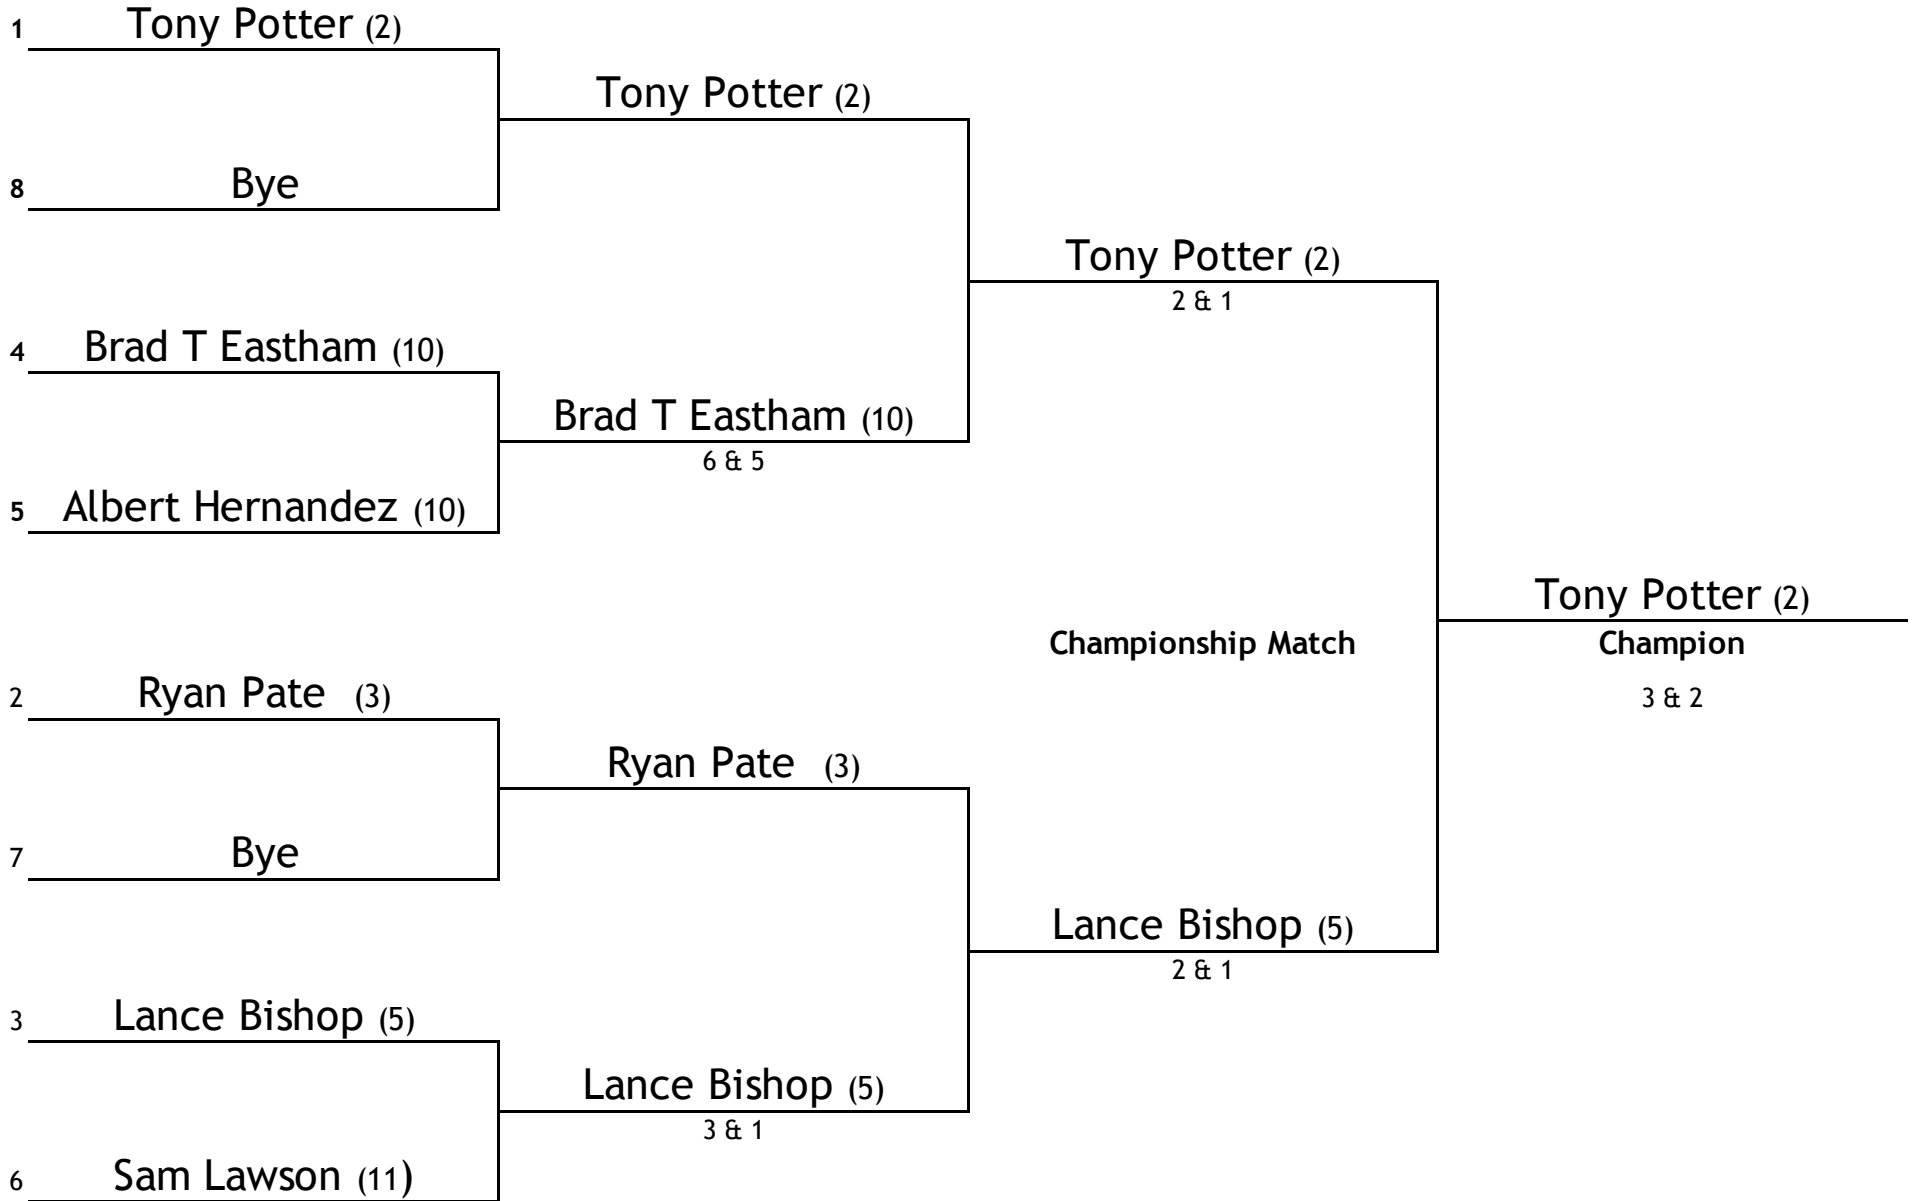

2018 WPA Match Play Championship Championship Flight 1

Gold Tees

By April 28th

By May 15th

On June 3rd

@7:40

( ) = Crse Hdcp