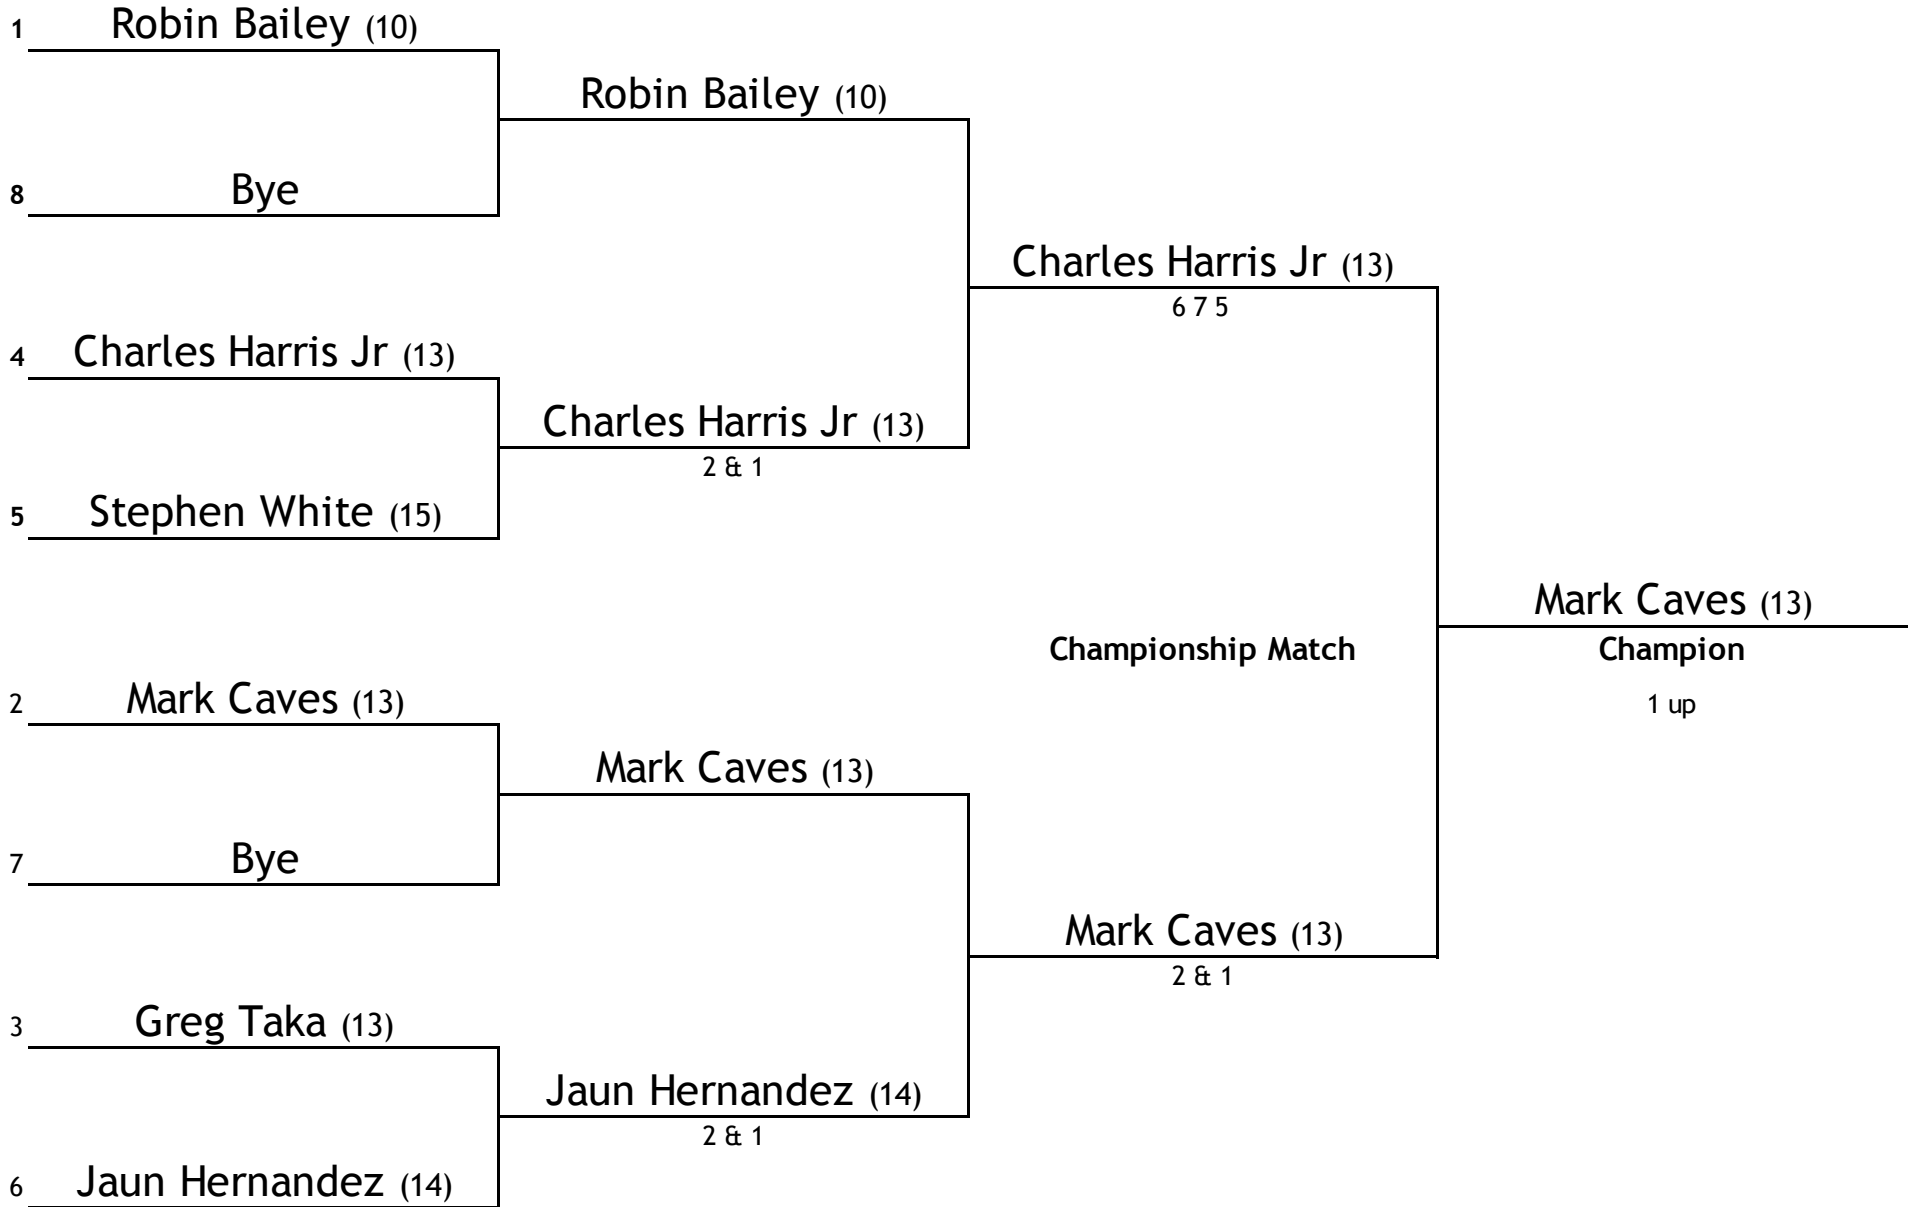

2018 WPA Match Play Championship Directors Flight 3

Blue Tees, Women Green Tees
By April 28th

By May 15th

On June 3rd
@7:32

( ) = Crse Hdcp