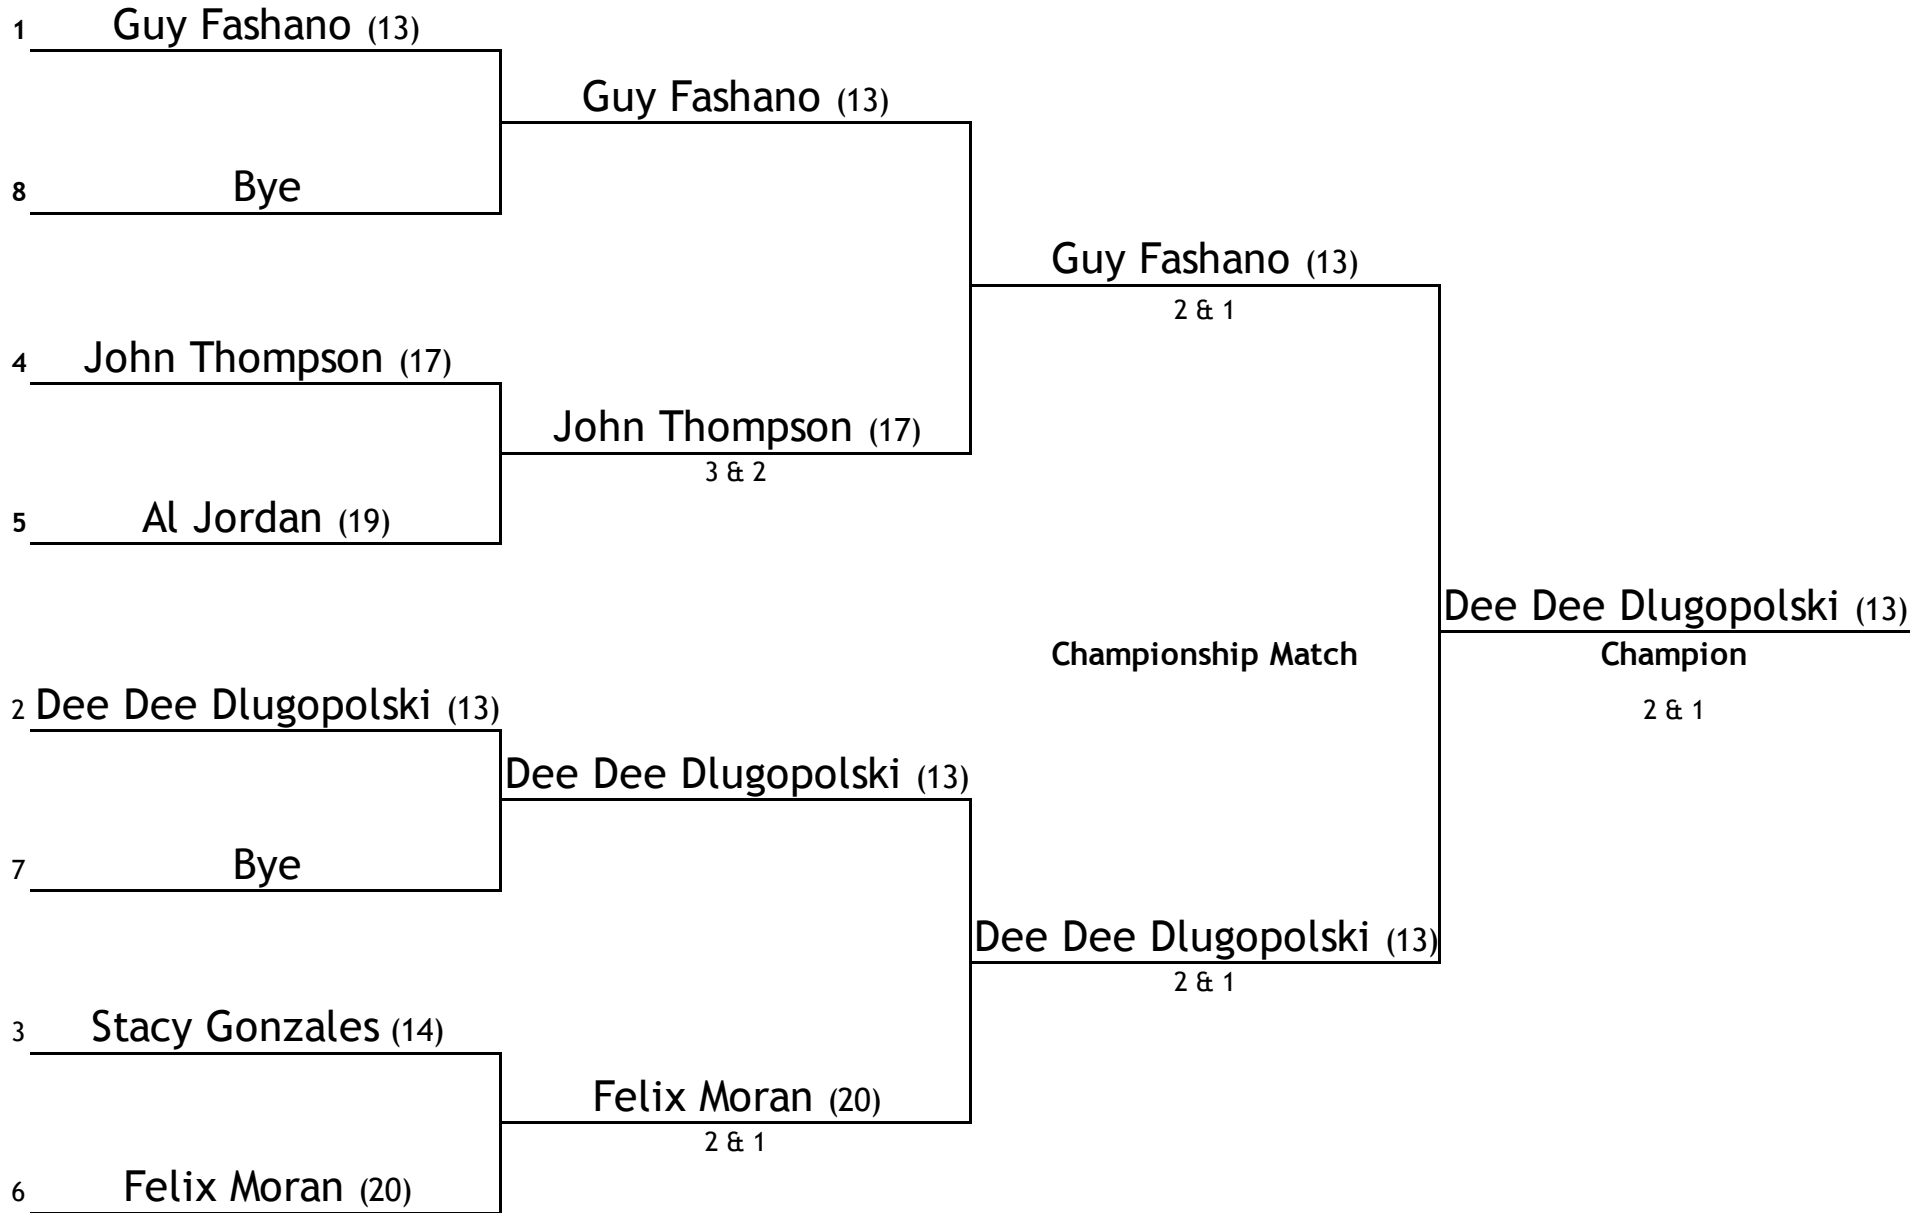

# 2018 WPA Match Play Championship Secretary's Flight 4

White Tees, Women Green Tees

By April 28th

By May 15th

On June 3rd

@7:32

( ) = Crse Hdcp